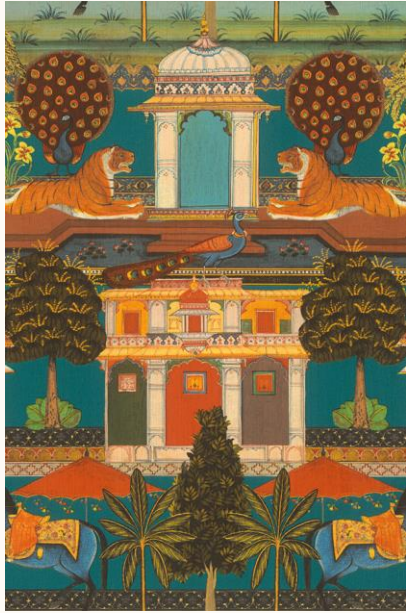

The collection is rounded out with a large selection of block-colour wallcoverings with a fabric-like texture. The colour palette ranges from cream white, antique pink and mint green to sun yellow and glacier blue and on to ocean green, pink and anthracite. Complemented by a host of other colours, the Indian Style collection, with its very special oriental charm, is bound to capture the imagination and fancy of every viewer.

# Wallpapers

746310

746327

746334

746341

746365

746211

746228